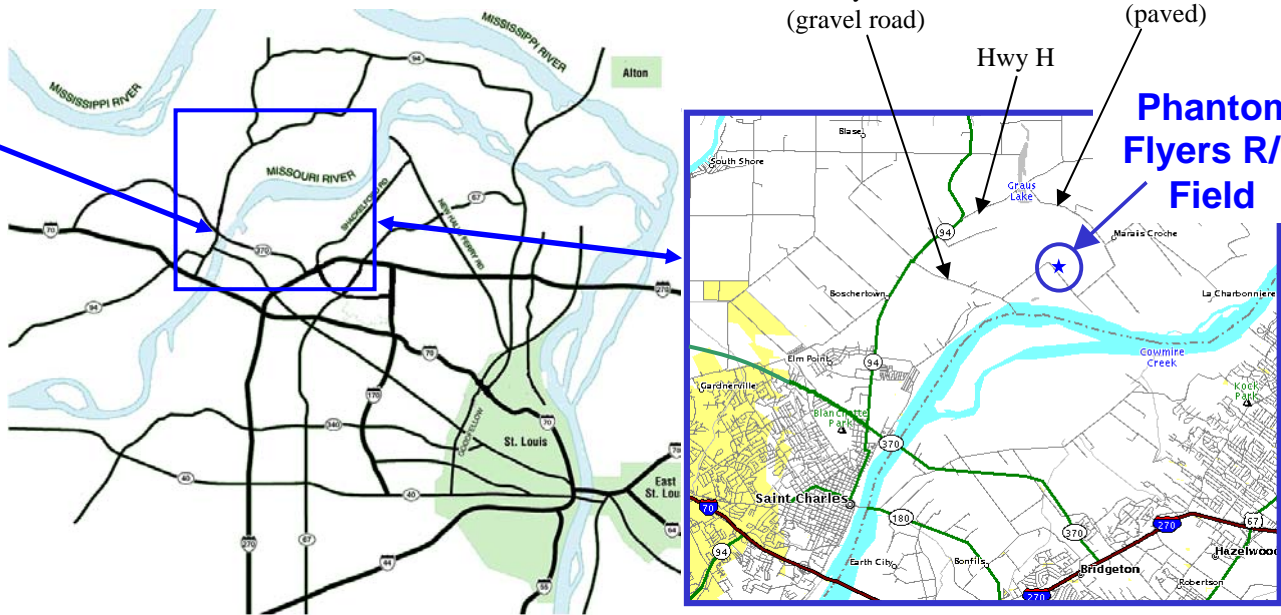

From West of St. Louis: Exit from I-70 onto Hwy 370 approx 30 miles west of St. Louis. Go east on Hwy 370 to Hwy 94 (exit immediately before bridge).

From East or South-West of St. Louis: Take I-70/I-44/I-64/I-55 to I-270. Exit I-270 onto Hwy 370. Go west on Hwy 370 to Hwy 94 (exit immediately after bridge).

From Hwy 370 and Hwy 94, go north on Hwy 94 approximately 3 miles. Turn right on Wiedey Road. The field is located 2.8 miles from Hwy 94. Alternate route: continue north on Hwy 94. Continue straight onto Hwy H when Hwy 94 bears left. Turn right onto Tower Line Road (at Graus lake). Turn right at every subsequent turn. Approx 4 miles longer, but less gravel.

Phantom Flyers R/C Club Area Map

From West of St. Louis: Exit from I-70 onto Hwy 370 approx 30 miles west of St. Louis. Go east on Hwy 370 to Hwy 94 (exit immediately before bridge).

From East or South-West of St. Louis: Take I-70/I-44/ I-64/I-55 to I-270. Exit I-270 onto Hwy 370. Go west on Hwy 370 to Hwy 94 (exit immediately after bridge).

From Hwy 370 and Hwy 94, drive north on Hwy 94 approximately 3 miles. Turn right on Wiedey Road.

The field is located approximately 2.8 miles from Hwy 94.

*. Club Field	6. Red Roof Inn (636) 946-0015
1. Mark Twain Hobbies (636) 946-2816	7. Holiday Inn Select St Peters (636) 928-1500
2. Sleep Inn (636) 947-0330	8. Motel 6 (636) 925-2020
3. Holiday Inn Express (636) 757-6100	9. Days Inn St Charles (636) 949-8700
4. Super 8 (636) 946-9992	10. Cluster of numerous hotels at 5 th St and I-70
5. Hampton Inn (636) 947-6800	