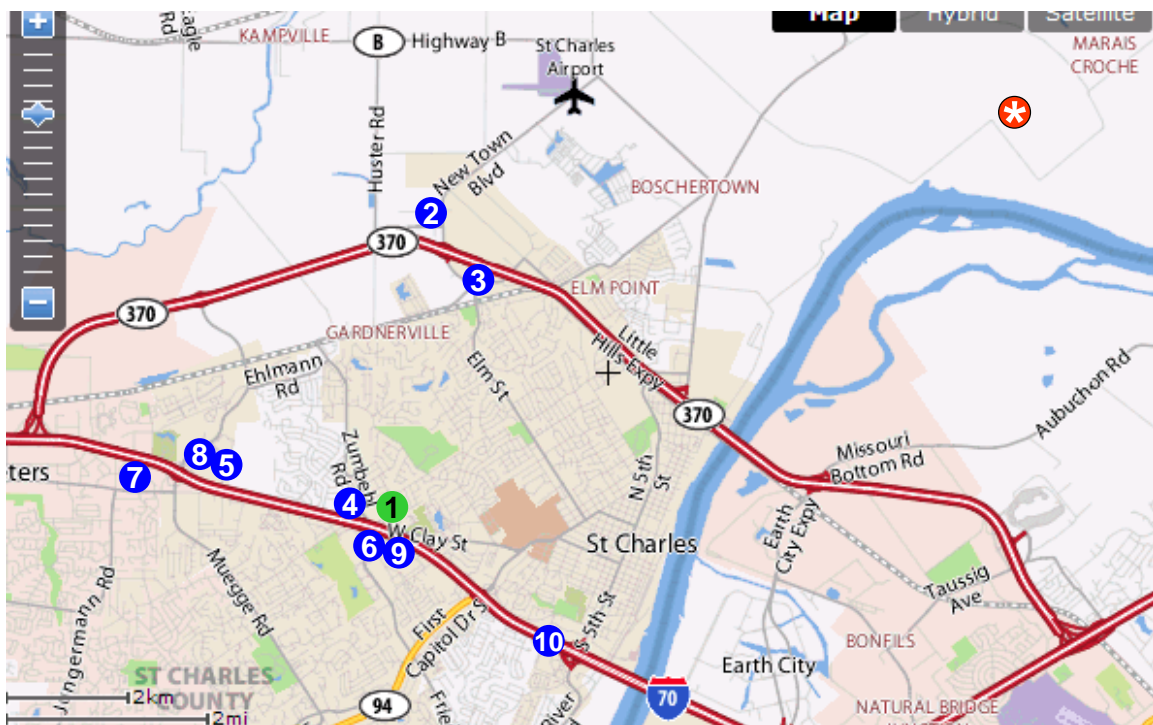

From West of St. Louis: Exit from I-70 onto Hwy 370 approx 30 miles west of St. Louis. Go east on Hwy 370 to Hwy 94 (exit immediately before bridge).

From East or South-West of St. Louis: Take I-70/I-44/I-64/I-55 to I-270. Exit I-270 onto Hwy 370. Go west on Hwy 370 to Hwy 94 (exit immediately after bridge).

From Hwy 370 and Hwy 94, go north on Hwy 94 approximately 3 miles. Turn right on Wiedey Road. The field is located 2.8 miles from Hwy 94. Alternate route: continue north on Hwy 94. Continue straight onto Hwy H when Hwy 94 bears left. Turn right onto Tower Line Road (at Graus lake). Turn right at every subsequent turn. Approx 4 miles longer, but less gravel.

Phantom Flyers R/C Club Area Map

From West of St. Louis: Exit from I-70 onto Hwy 370 approx 30 miles west of St. Louis. Go east on Hwy 370 to Hwy 94 (exit immediately before bridge).

From East or South-West of St. Louis: Take I-70/I-44/ I-64/I-55 to I-270. Exit I-270 onto Hwy 370. Go west on Hwy 370 to Hwy 94 (exit immediately after bridge).

From Hwy 370 and Hwy 94, drive north on Hwy 94 approximately 3 miles. Turn right on Wiedey Road.

The field is located approximately 2.8 miles from Hwy 94.

*. Club Field	6. Red Roof Inn (636) 946-0015
1. Mark Twain Hobbies (636) 946-2816	7. Holiday Inn Select St Peters (636) 928-1500
2. Sleep Inn (636) 947-0330	8. Motel 6 (636) 925-2020
3. Holiday Inn Express (636) 757-6100	9. Days Inn St Charles (636) 949-8700
4. Super 8 (636) 946-9992	10. Cluster of numerous hotels at 5 th St and I-70
5. Hampton Inn (636) 947-6800	